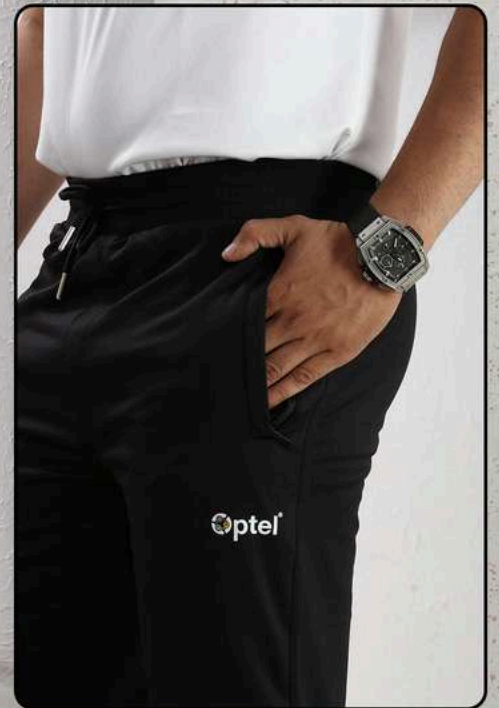

D.NO. - 2010
MICRO LOOPER TRACKPANT
SIZE - M TO 3XL