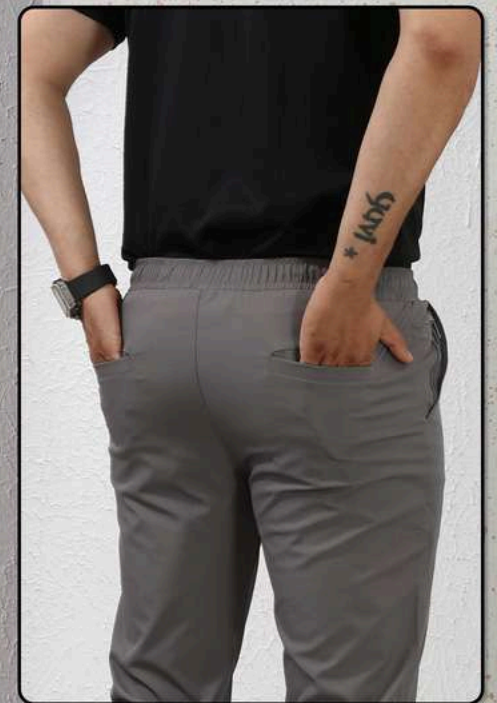

Optel®
Casual

D.NO. - 4000
LUSTER PANT
SIZE - M TO 3XL