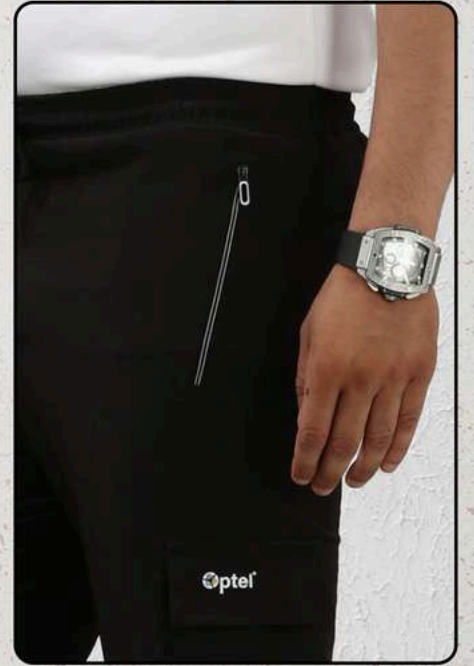

Optel[®]
Casual

D.NO. - 4000
LUSTER PANT
SIZE - M TO 3XL

D. No. - 4070

SIZE - M to 5XL

TENCEL TRACK PANT

 **ptel**[®]
Casual

D.NO. - 5060
N/S CARGO TRACKPANT
SIZE - M TO 3XL

The logo for Optel Casual features a circular icon on the left containing three interlocking loops in blue, yellow, and red. To the right of the icon, the word "Optel" is written in a large, bold, black sans-serif font, and the word "Casual" is written below it in a smaller, red, all-caps sans-serif font.

Optel
Casual

A full-body photograph of a man with dark hair and a beard, wearing a white short-sleeved t-shirt and dark blue track pants with white side stripes. He is standing with his hands on his hips, looking down and to the left. He is also wearing a black smartwatch on his left wrist and dark sneakers with green accents.