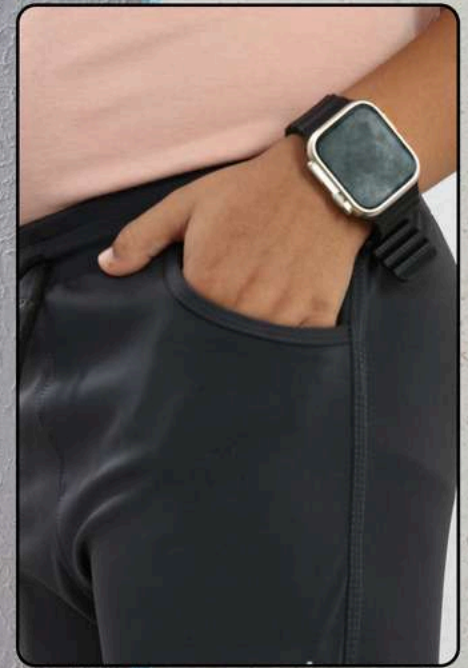

D. No. - 80
SIZE - M to 3XL
CHECKS BOXER

D. No. - 81

SIZE - M to 3XL

PRINTED BOXER

KID'S

TRACKPANT

D.NO. - B130
FOURWAY TRACKPANT
SIZE - 26 TO 36

D.NO. - B140
FOURWAY TRACKPANT
SIZE - 32 TO 36