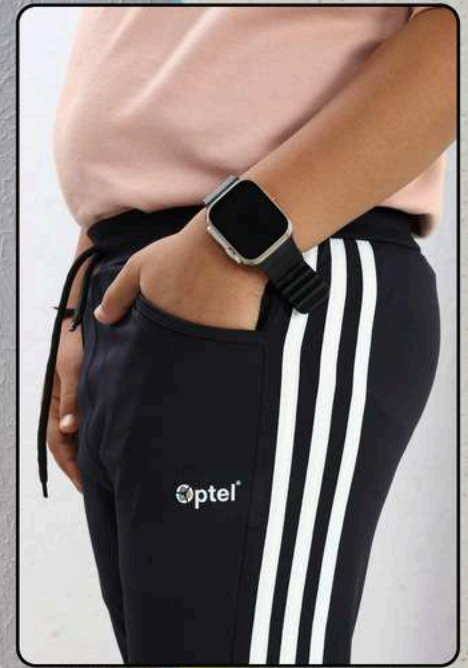

D. No. - 80
SIZE - M to 3XL
CHECKS BOXER

D. No. - 81

SIZE - M to 3XL

PRINTED BOXER

KID'S

TRACKPANT

D.NO. - B130
FOURWAY TRACKPANT
SIZE - 26 TO 36

D.NO. - B140
FOURWAY TRACKPANT
SIZE - 32 TO 36