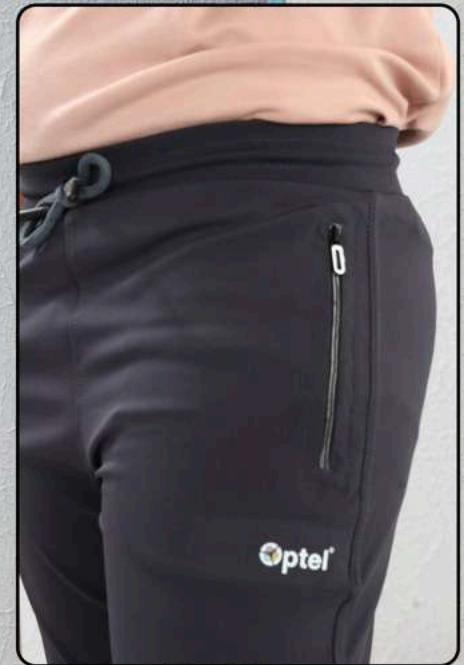

D. No. - 80
SIZE - M to 3XL
CHECKS BOXER

D. No. - 81

SIZE - M to 3XL

PRINTED BOXER

KID'S

TRACKPANT

D.NO. - B130
FOURWAY TRACKPANT
SIZE - 26 TO 36

D.NO. - B140
FOURWAY TRACKPANT
SIZE - 32 TO 36